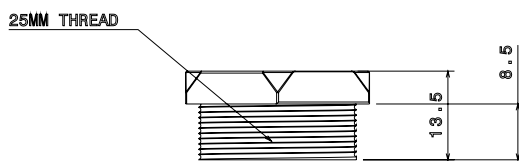

PRODUCT CODE: PAF25W
PVC CONDUIT ACCESSORIES

DESCRIPTION

25mm Female Adaptor

FINISH

White

MATERIAL

PVC

PACKAGING

Packed in qty 100

ADDITIONAL NOTES

Manufactured to BS4607 part 1

Isometric view

Side view

Top view